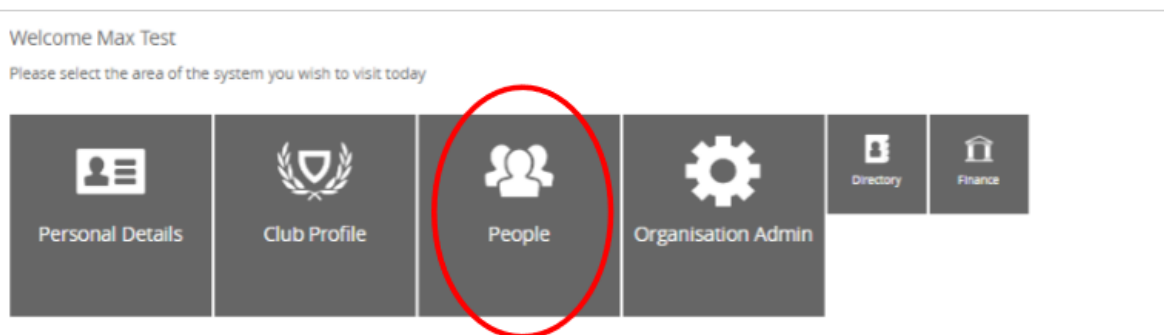

Introduction

The remove from club function enables the user to remove all affiliations for that individual at the club and for them not to appear in any grid at the club.

Remove from Club is only available for individuals that don't hold the following statuses

- Safeguarding Check
- Registered Player
- Mandatory Roles

If any of these are currently held by the individual then they must be removed first before they can be removed.

1. Remove from Club

To Remove an individual from the club, the user must select People

From People the Dashboard will load. Below the People Dashboard heading in the left hand navigation, there are a number of grids.

It is possible to Remove from Club, from any of the grids. To Remove from Club, **Select a Grid**

	First Name	Last Name	IRFU ID	Known as	Date Of Birth
☐	Judi	Kennedy	13693206		
☐	Sylvester	Cat	15742624		15/02/1999
☐	Tom	Cat	15742625		25/08/1999
☐	Gerry	Mouse	15742626		27/09/1999
☐	Spike	Butch	15742627		16/11/1999